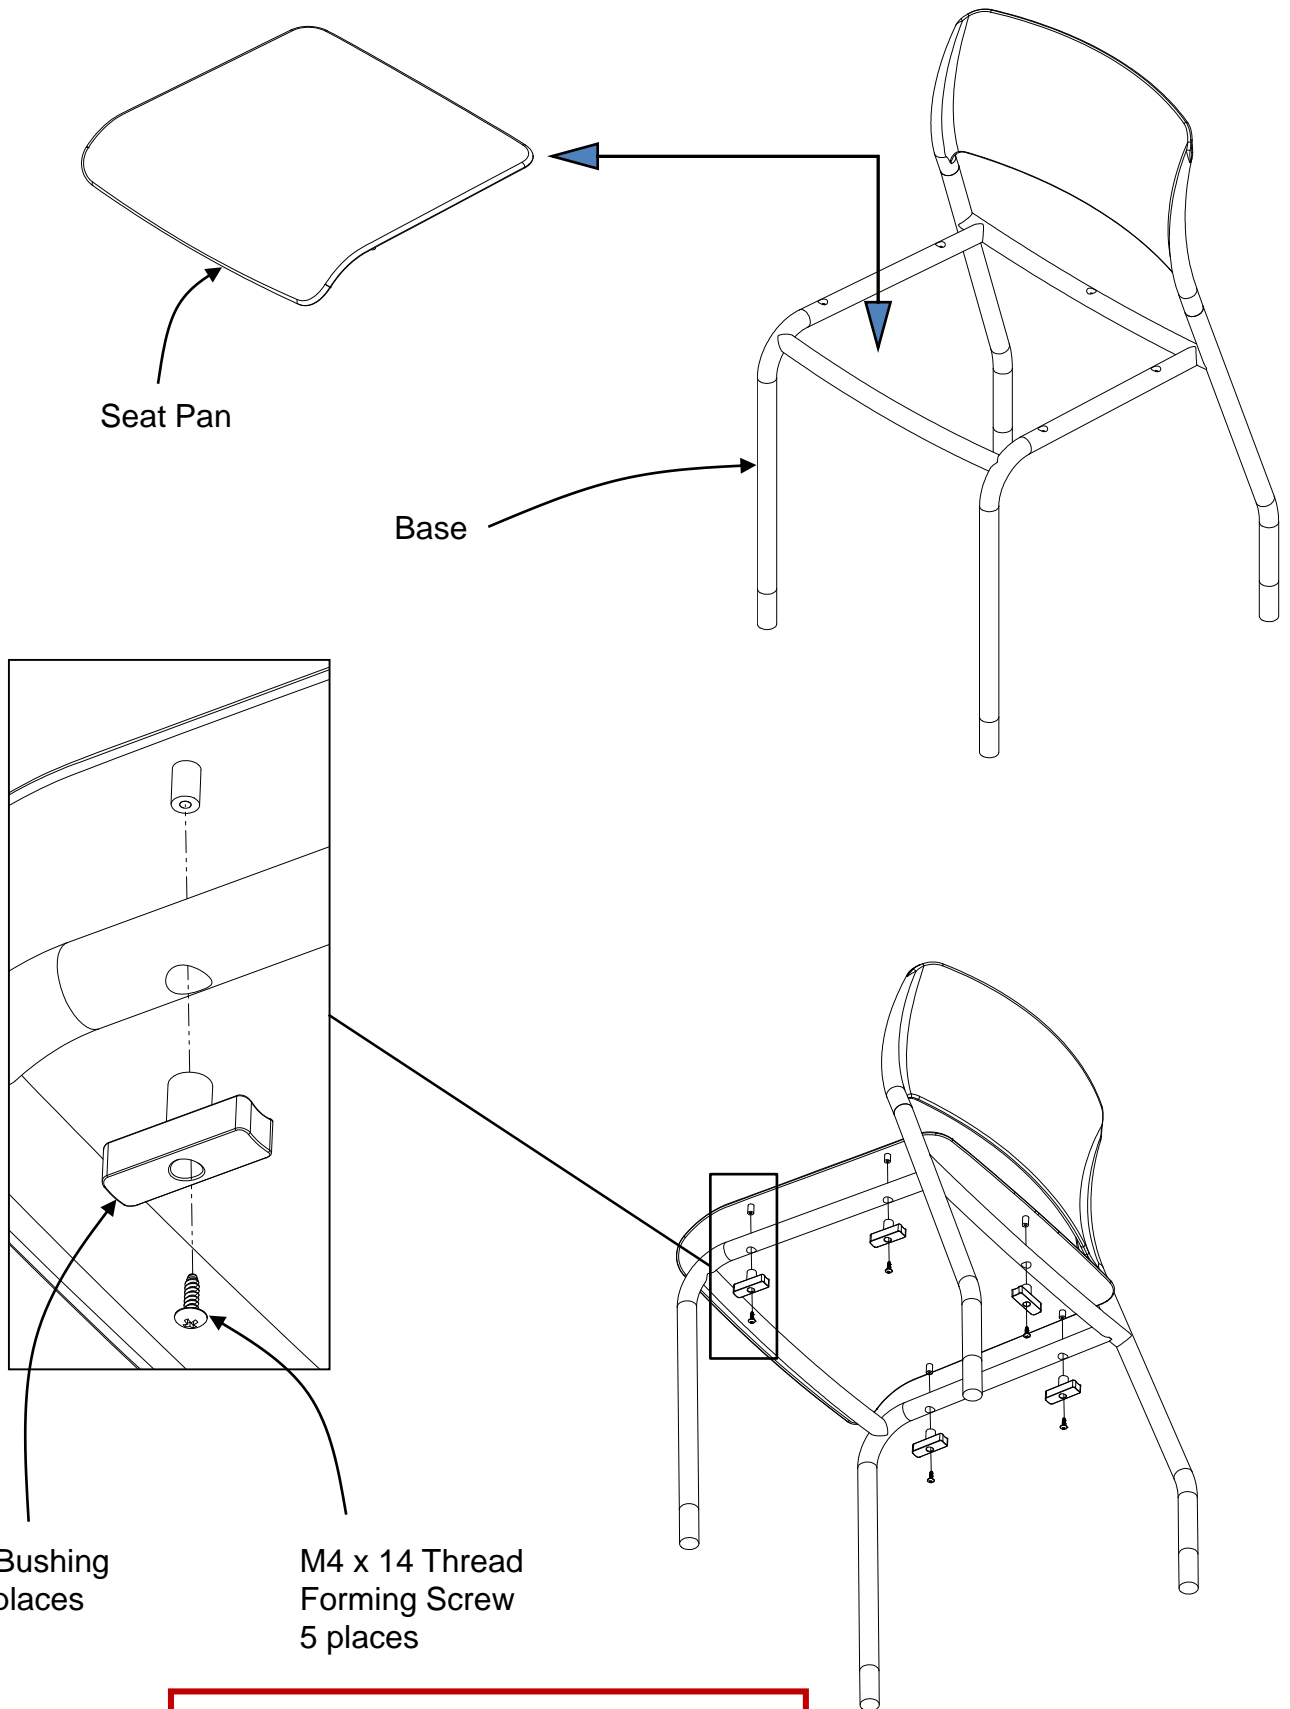

Pierce Chair

Parts List

Base

Seat Pan

T-Bushing
5 places

M4 x 14 Thread
Forming Screw
5 places

Pierce Chair

Use bumpers and caution when installing the seat, do not apply excessive pressure and push screw through seat pan