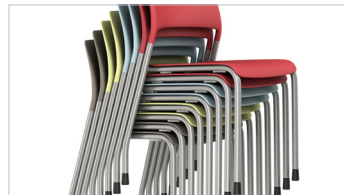

PIERCE™
Seating

AIS

PIERCE

Comfortable, durable, and ready for work. The Pierce chair and stool feature a tubular grey frame with wall-saver legs. Seat and back shells can be specified in five colors.

Features & Options

- Grey powder-coated smooth frame
- Easily interchangeable black casters, soft wheel casters, and glides on chair version
- Wall-saver legs on chair and stool
- Polypropylene back
- Polypropylene or upholstered seat
- Polypropylene shells in Black, Brown Stone, Cayenne (red), Surf (blue), Limeade (green.) Limeade available in chair model only.
- Comfortably contoured seat and back support
- Stacks up to eight high on the floor
- Optional dolly (shown right) holds up to 10 (on casters) or 15 chairs (on glides)
- BIFMA level® certified
- Upholstered version is CAL 117 fire code compliant
- All non-upholstered chair and stool models are in the Express Program (three-day ship)
- Tested to 300 lbs.

Stacks eight high on the floor

When not in use, Pierce can be stacked eight high and stowed.

A range of colors

Pierce can be specified in a range of colors. Seat and back colors always match, unless upholstered seat is chosen.