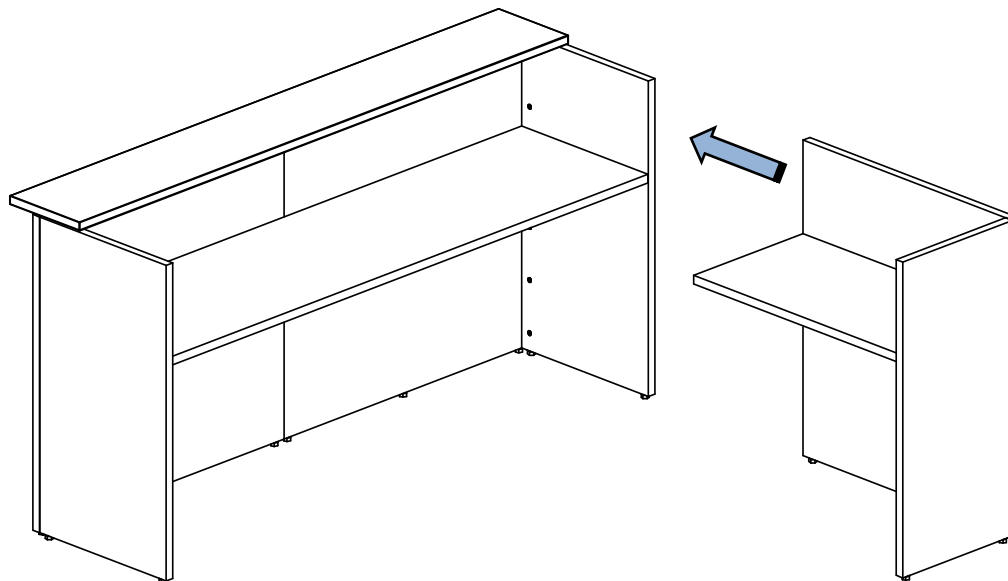

Flat head wood screw
#9 x 7/8 long
#2 Phillips drive
RH-QS0978
9 places

Reception
Worksurface
Support Bracket
RC-RDCTP

Flat head wood screw
#8 x 1 1/4" long
#2 Phillips drive
RH-01023068
3 places per bracket

Flat head wood screw
#9 x 7/8 long
#2 Phillips drive
RH-QS0978
2 places per bracket

Flat head wood screw
#9 x 7/8 long
#2 Phillips drive
RH-QS0978
11 places per bracket

Flat Plate
2 places
WPD-FP

Flat head wood screw
#9 x 7/8 long
#2 Phillips drive
RH-QS0978
4 places per plate

RECEPTION INSTALLATION

Desk Stack