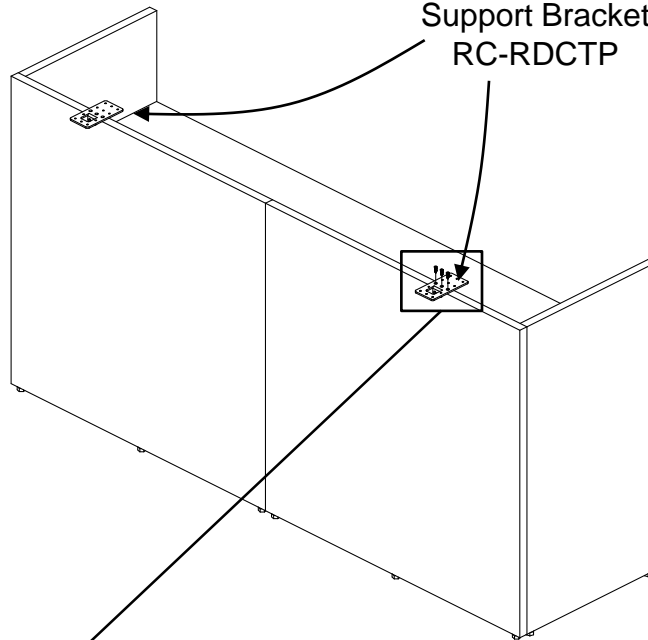

Flat head wood screw
#9 x 7/8 long
#2 Phillips drive
RH-QS0978
9 places

Reception
Worksurface
Support Bracket
RC-RDCTP

Flat head wood screw
#8 x 1 1/4" long
#2 Phillips drive
RH-01023068
3 places per bracket

Flat head wood screw
#9 x 7/8 long
#2 Phillips drive
RH-QS0978
2 places per bracket

Flat head wood screw
#9 x 7/8 long
#2 Phillips drive
RH-QS0978
11 places per bracket

Flat Plate
2 places
WPD-FP

Flat head wood screw
#9 x 7/8 long
#2 Phillips drive
RH-QS0978
4 places per plate

RECEPTION INSTALLATION

Desk Stack