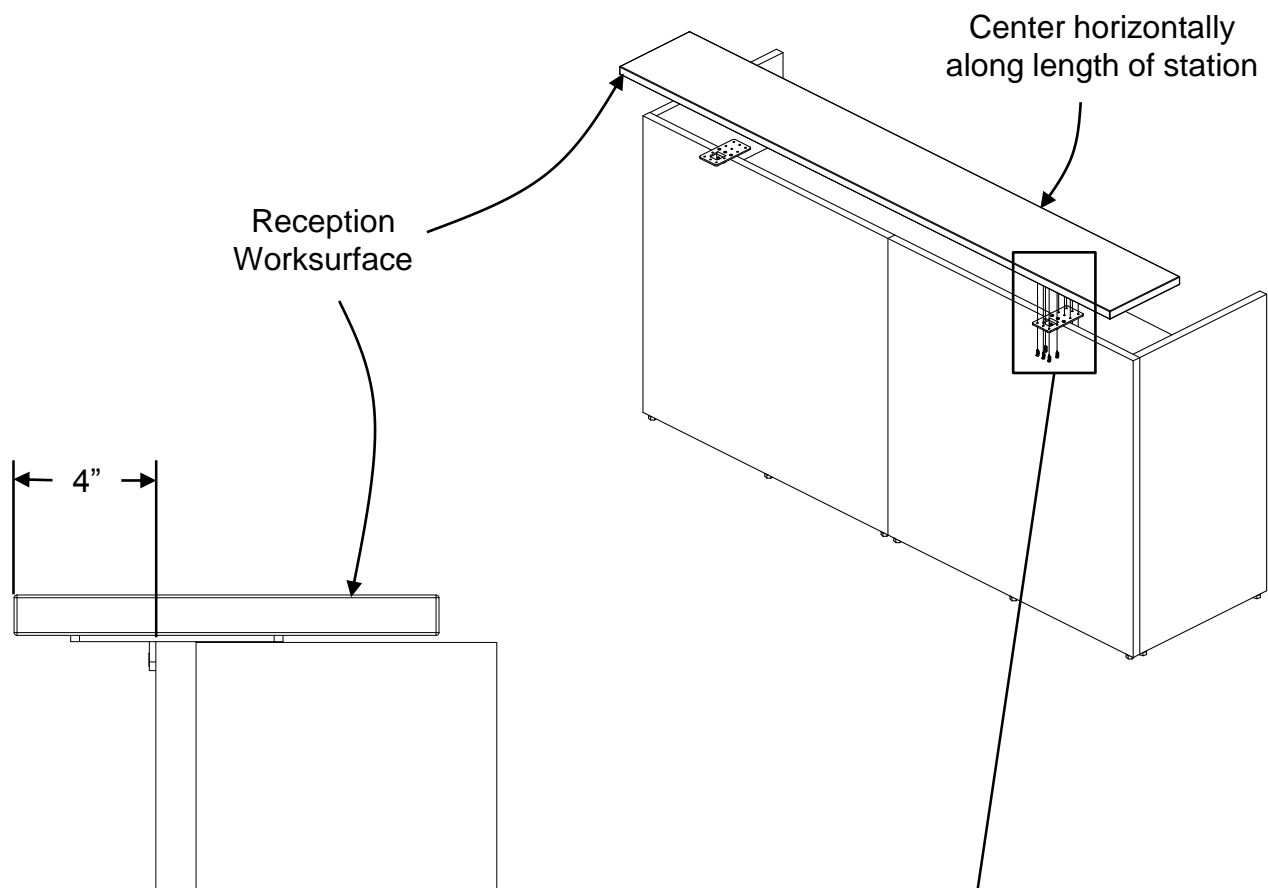

Flat head wood screw
#9 x 7/8 long
#2 Phillips drive
RH-QS0978
9 places

Reception
Worksurface
Support Bracket
RC-RDCTP

Flat head wood screw
#8 x 1 1/4" long
#2 Phillips drive
RH-01023068
3 places per bracket

Flat head wood screw
#9 x 7/8 long
#2 Phillips drive
RH-QS0978
2 places per bracket

Flat head wood screw
#9 x 7/8 long
#2 Phillips drive
RH-QS0978
11 places per bracket

Flat Plate
2 places
WPD-FP

Flat head wood screw
#9 x 7/8 long
#2 Phillips drive
RH-QS0978
4 places per plate

RECEPTION INSTALLATION

Desk Stack