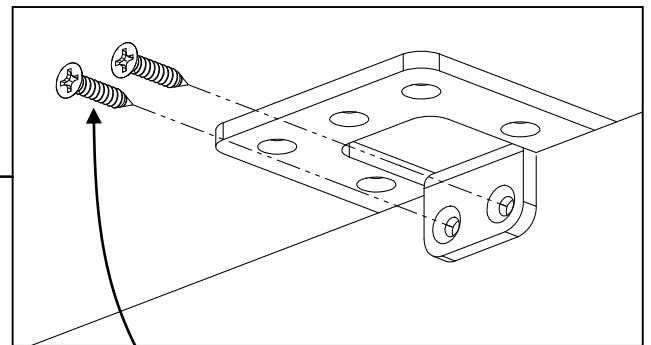

Flat head wood screw
#9 x 7/8 long
#2 Phillips drive
RH-QS0978
9 places

Reception
Worksurface
Support Bracket
RC-RDCTP

Flat head wood screw
#8 x 1 1/4" long
#2 Phillips drive
RH-01023068
3 places per bracket

Flat head wood screw
#9 x 7/8 long
#2 Phillips drive
RH-QS0978
2 places per bracket

Flat head wood screw
#9 x 7/8 long
#2 Phillips drive
RH-QS0978
11 places per bracket

Flat Plate
2 places
WPD-FP

Flat head wood screw
#9 x 7/8 long
#2 Phillips drive
RH-QS0978
4 places per plate