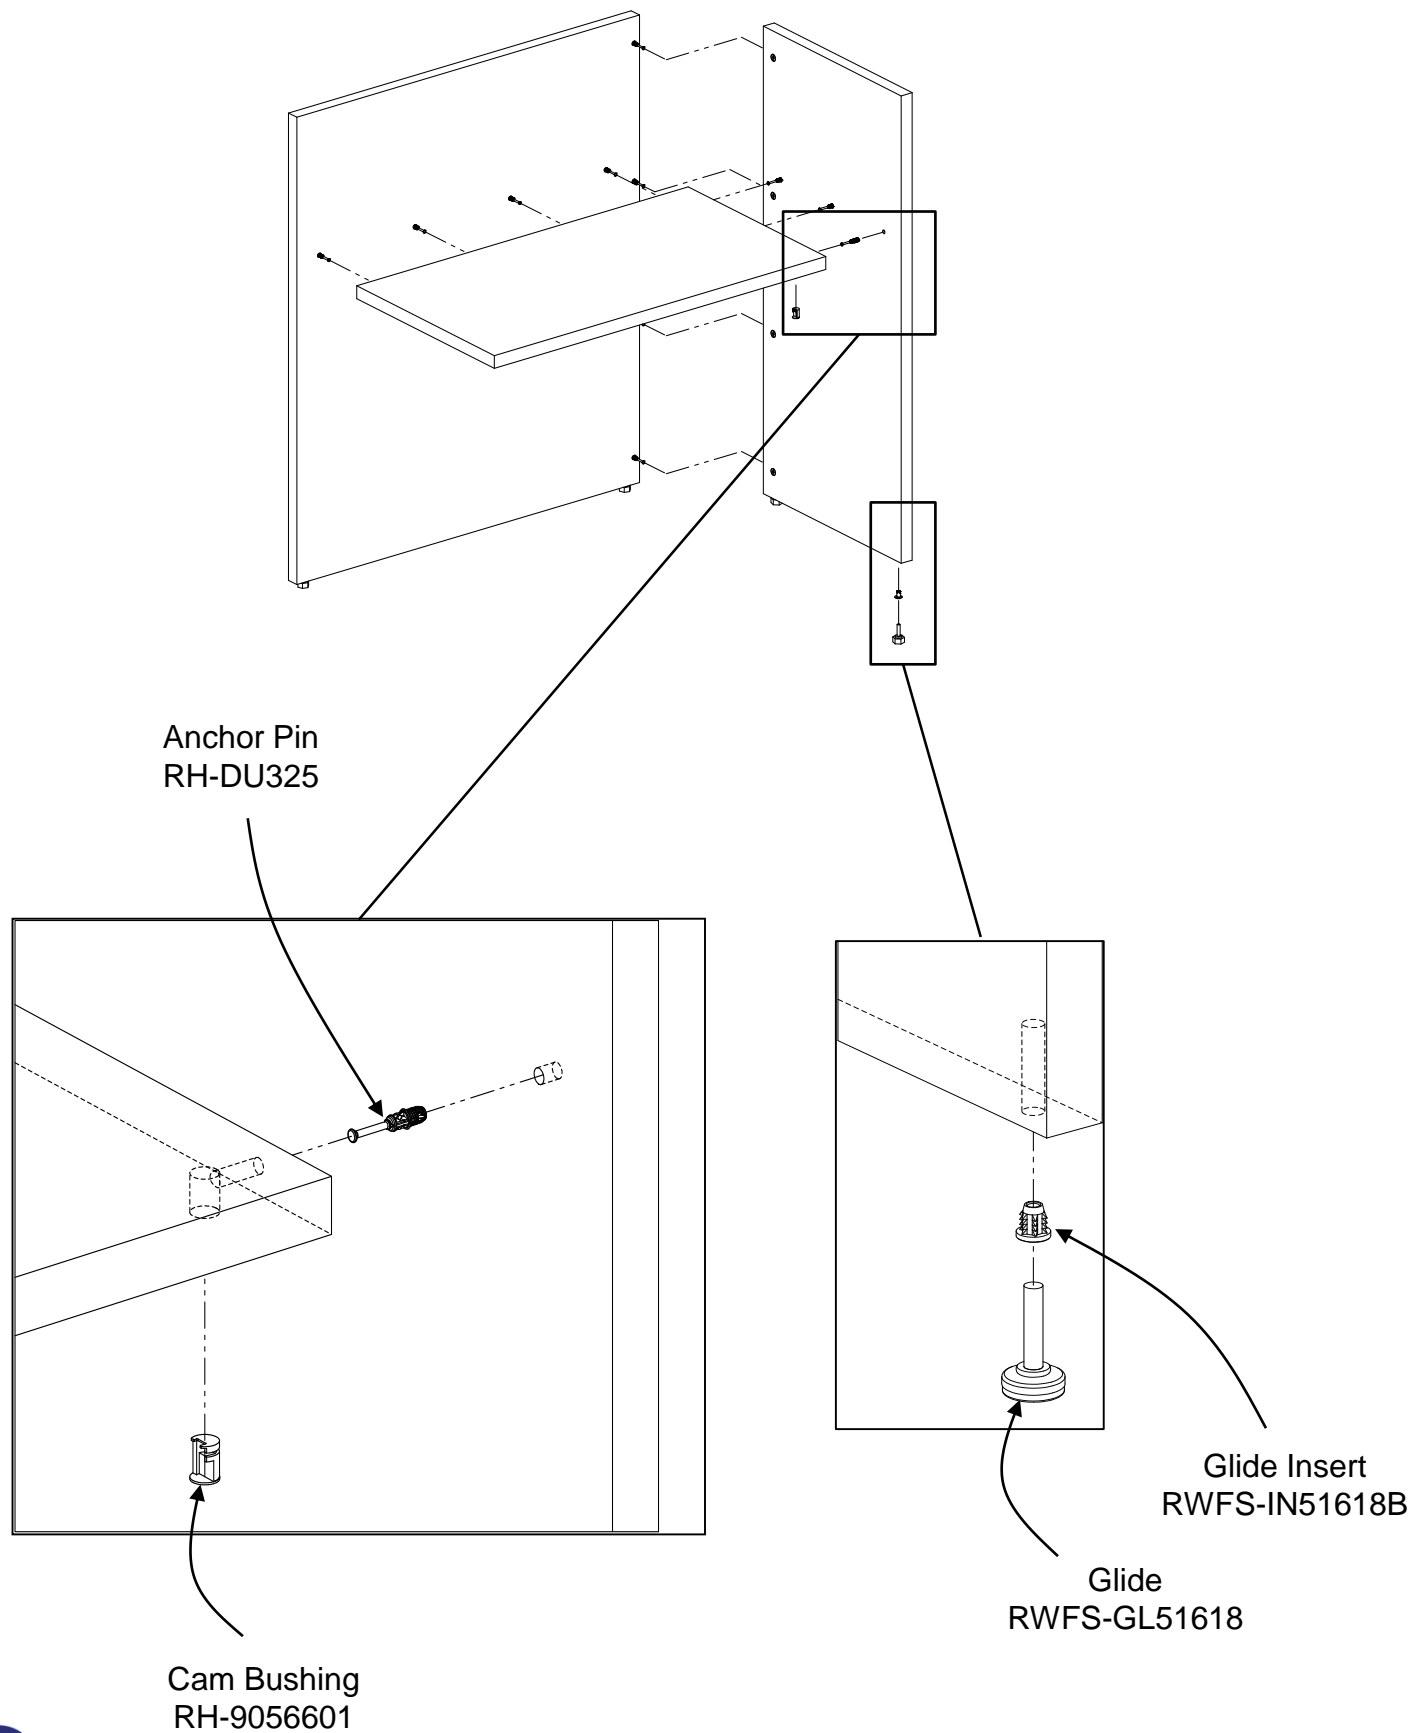

Flat head wood screw
#9 x 7/8 long
#2 Phillips drive
RH-QS0978
9 places

Reception
Worksurface
Support Bracket
RC-RDCTP

Flat head wood screw
#8 x 1 1/4" long
#2 Phillips drive
RH-01023068
3 places per bracket

Flat head wood screw
#9 x 7/8 long
#2 Phillips drive
RH-QS0978
2 places per bracket

Flat head wood screw
#9 x 7/8 long
#2 Phillips drive
RH-QS0978
11 places per bracket

Flat Plate
2 places
WPD-FP

Flat head wood screw
#9 x 7/8 long
#2 Phillips drive
RH-QS0978
4 places per plate

RECEPTION INSTALLATION

Desk Stack