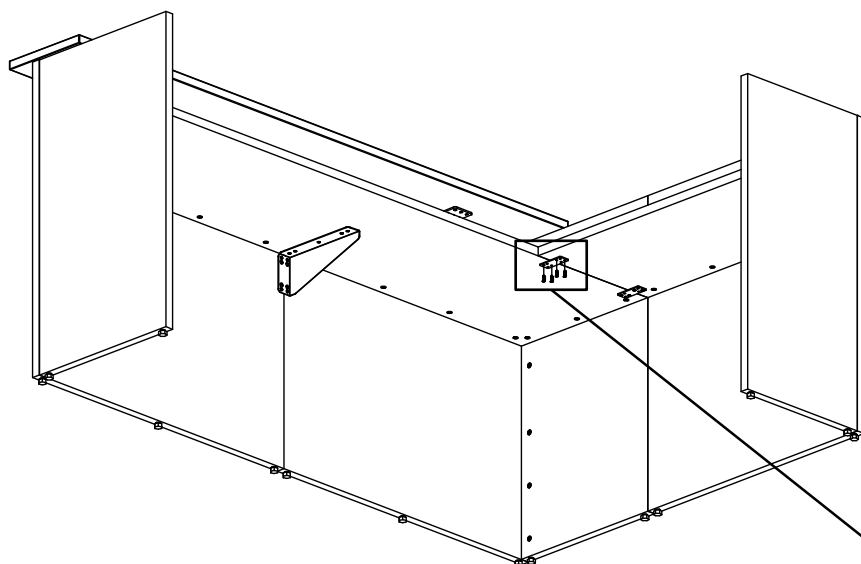

Flat head wood screw
#9 x 7/8 long
#2 Phillips drive
RH-QS0978
9 places

Reception
Worksurface
Support Bracket
RC-RDCTP

Flat head wood screw
#8 x 1 1/4" long
#2 Phillips drive
RH-01023068
3 places per bracket

Flat head wood screw
#9 x 7/8 long
#2 Phillips drive
RH-QS0978
2 places per bracket

Flat head wood screw
#9 x 7/8 long
#2 Phillips drive
RH-QS0978
11 places per bracket

Flat Plate
2 places
WPD-FP

Flat head wood screw
#9 x 7/8 long
#2 Phillips drive
RH-QS0978
4 places per plate