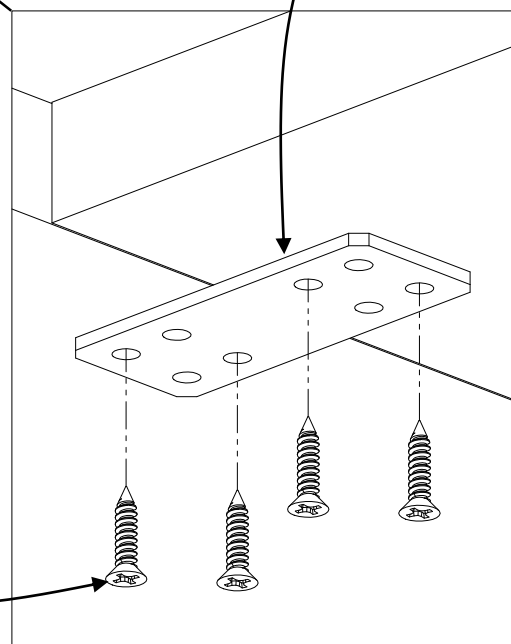

Flat head wood screw
#9 x 7/8 long
#2 Phillips drive
RH-QS0978
9 places

Reception
Worksurface
Support Bracket
RC-RDCTP

Flat head wood screw
#8 x 1 1/4" long
#2 Phillips drive
RH-01023068
3 places per bracket

Flat head wood screw
#9 x 7/8 long
#2 Phillips drive
RH-QS0978
2 places per bracket

Flat head wood screw
#9 x 7/8 long
#2 Phillips drive
RH-QS0978
11 places per bracket

Flat Plate
2 places
WPD-FP

Flat head wood screw
#9 x 7/8 long
#2 Phillips drive
RH-QS0978
4 places per plate