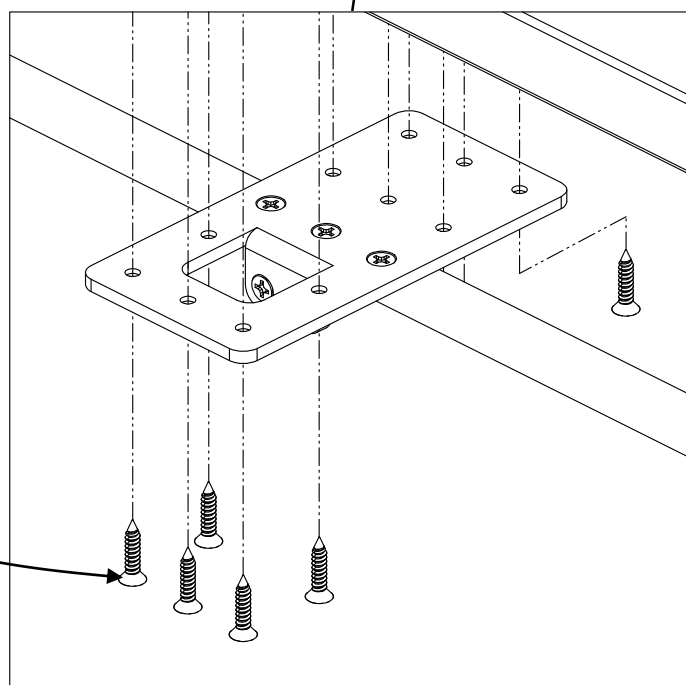

Flat head wood screw
#9 x 7/8 long
#2 Phillips drive
RH-QS0978
9 places

Reception
Worksurface
Support Bracket
RC-RDCTP

Flat head wood screw
#8 x 1 1/4" long
#2 Phillips drive
RH-01023068
3 places per bracket

Flat head wood screw
#9 x 7/8 long
#2 Phillips drive
RH-QS0978
2 places per bracket

Flat head wood screw
#9 x 7/8 long
#2 Phillips drive
RH-QS0978
11 places per bracket

Flat Plate
2 places
WPD-FP

Flat head wood screw
#9 x 7/8 long
#2 Phillips drive
RH-QS0978
4 places per plate