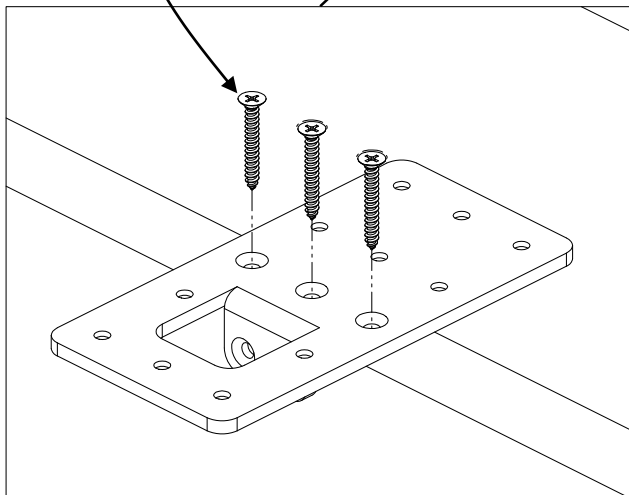

Flat head wood screw
#9 x 7/8 long
#2 Phillips drive
RH-QS0978
9 places

Reception
Worksurface
Support Bracket
RC-RDCTP

Flat head wood screw
#8 x 1 1/4" long
#2 Phillips drive
RH-01023068
3 places per bracket

Flat head wood screw
#9 x 7/8 long
#2 Phillips drive
RH-QS0978
2 places per bracket

Flat head wood screw
#9 x 7/8 long
#2 Phillips drive
RH-QS0978
11 places per bracket

Flat Plate
2 places
WPD-FP

Flat head wood screw
#9 x 7/8 long
#2 Phillips drive
RH-QS0978
4 places per plate