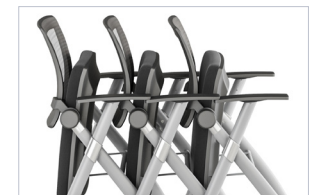

Small footprint nesting

Stow can be nested with the flip of a seat.

For additional images: <http://imagelibrary.ais-inc.com/>

800.434.7400 | 978.562.7500 | www.ais-inc.com | info@ais-inc.com | 07/2020 | STOWPS

AIS