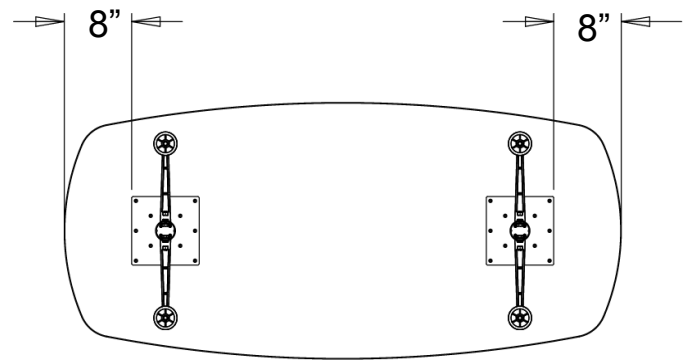

Day to Day Tables – Aluminum Base

Parts List Cont.

Item	Replacement Part number	Circle Sheet Part Number	Description	Image
10	RH-QS0978	RH-QS0978	Flat Head Wood Screw #9 x 7/8" long	
11	WFS-UTLSB (Painted) or WFS-UTLSBBP (Bright Polished)	WFS-UTLSB (Painted) or WFS-UTLSBBP (Bright Polished)	Universal Table Leg Support Beam	
12	T-UCKxx xx= 36-72 (increments of 6")	RWPS-HSxx xx= 36-72 (increments of 6")	Worksurface Stiffener (U-Channel)	
13	RP-XH04B (Black) RP-XH04MS (Metallic Silver)	RP-XH04B (Black) RP-XH04MS (Metallic Silver)	Power cover	
14	E-TVSP3802-F	E-TVSP3802-F	Power Unit	
15	RE-TAISB	RE-TAISB	Power Box	
16	RH-5269T622	RH-5269T622	Grommet	
17	E-HRJ45-SM E-HXJ6BK-SM HDMI-KEY-B	E-HRJ45-SM E-HXJ6BK-SM HDMI-KEY-B	CAT 5e Data Jack CAT 6 Data Jack HDMI Data Jack	
18	RH-90033A153	RH-90033A153	#6 X 5/8" Flat Head Sheet Metal Screw	

Day to Day Tables – Aluminum Base

X-Base Assembly

- 9 Hex Drive Flat Head Screw
5/16-18 X 1" Long
3/16" Hex Drive, 4 Places

Worksurface

- 10 Worksurface Screw
Flat head wood screw
#9 x 7/8 long
#2 Phillips drive silver
12 places

Top Plate (8)

Day to Day Tables – Aluminum Base

T-Base Assembly

Worksurface

Flat head wood screw #9
x 7/8 long with #2
Phillips drive, silver x 12

Day to Day Tables – Aluminum Base

T-Base Assembly

Single Post Rectangular 36-96W