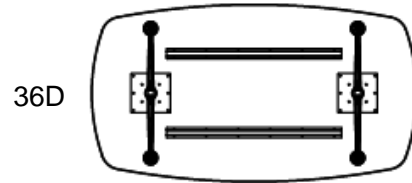

⑩
Flat head wood screw #9
x 7/8 long with #2
Phillips drive, silver x 12

Day to Day Tables – Aluminum Base

U-Channel Assembly

72W use RWPS-HS36

78W use RWPS-HS36

84W use RWPS-HS42

72W use RWPS-HS36

72W use RWPS-HS36