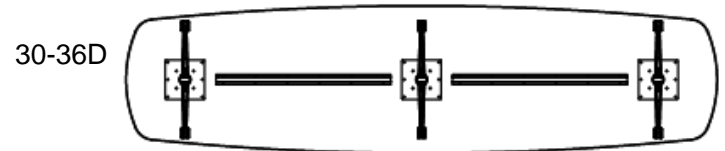

120W use RWPS-HS36