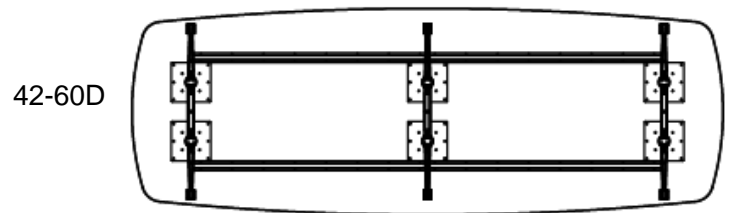

108W use RWPS-HS42

120W use RWPS-HS48