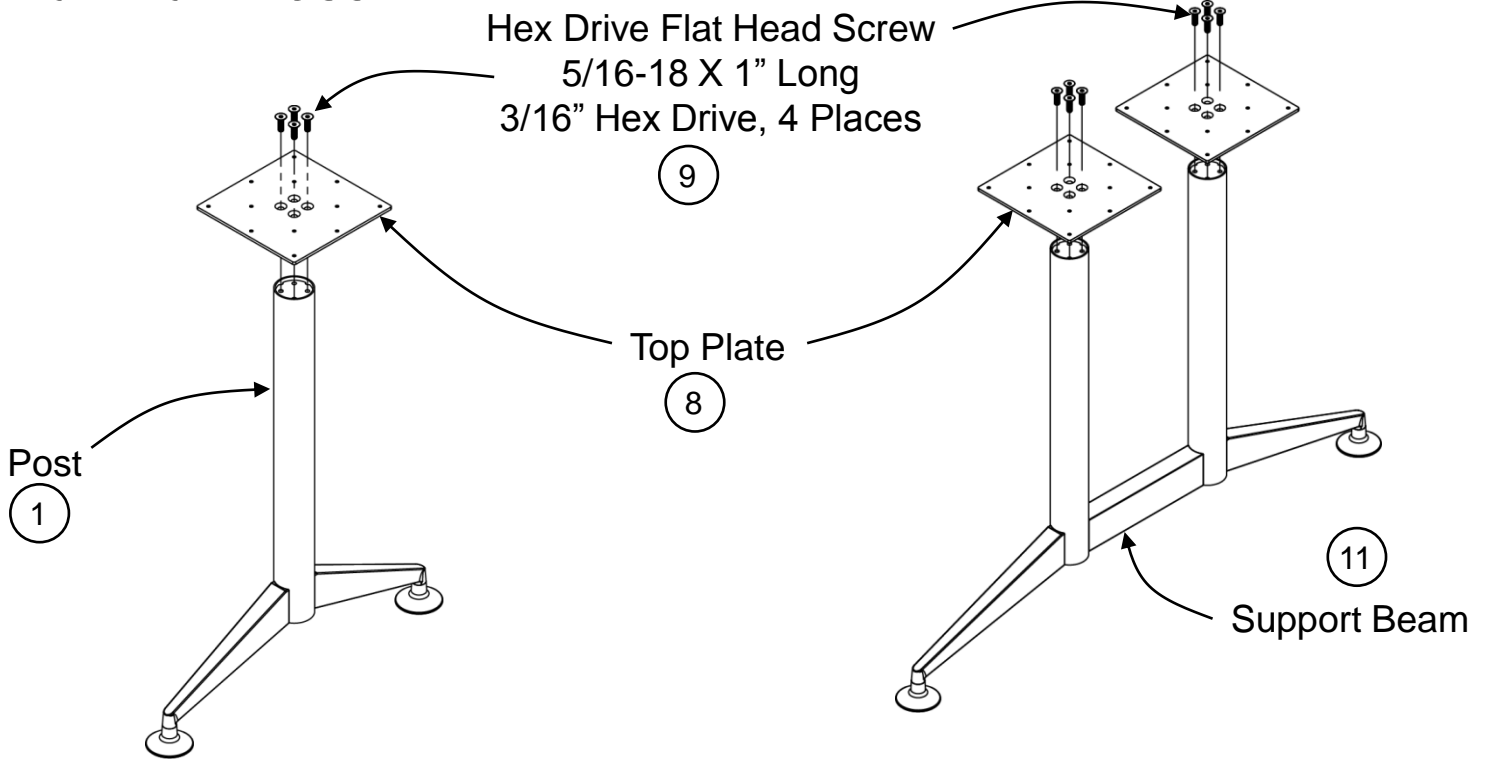

Day to Day Tables – Aluminum Base

Parts List Cont.

Item	Replacement Part number	Circle Sheet Part Number	Description	Image
10	RH-QS0978	RH-QS0978	Flat Head Wood Screw #9 x 7/8" long	
11	WFS-UTLSB (Painted) or WFS-UTLSBBP (Bright Polished)	WFS-UTLSB (Painted) or WFS-UTLSBBP (Bright Polished)	Universal Table Leg Support Beam	
12	T-UCKxx xx= 36-72 (increments of 6")	RWPS-HSxx xx= 36-72 (increments of 6")	Worksurface Stiffener (U-Channel)	
13	RP-XH04B (Black) RP-XH04MS (Metallic Silver)	RP-XH04B (Black) RP-XH04MS (Metallic Silver)	Power cover	
14	E-TVSP3802-F	E-TVSP3802-F	Power Unit	
15	RE-TAISB	RE-TAISB	Power Box	
16	RH-5269T622	RH-5269T622	Grommet	
17	E-HRJ45-SM E-HXJ6BK-SM HDMI-KEY-B	E-HRJ45-SM E-HXJ6BK-SM HDMI-KEY-B	CAT 5e Data Jack CAT 6 Data Jack HDMI Data Jack	
18	RH-90033A153	RH-90033A153	#6 X 5/8" Flat Head Sheet Metal Screw	

Day to Day Tables – Aluminum Base

X-Base Assembly

- 9 Hex Drive Flat Head Screw
5/16-18 X 1" Long
3/16" Hex Drive, 4 Places

Worksurface

- 10 Worksurface Screw
Flat head wood screw
#9 x 7/8 long
#2 Phillips drive silver
12 places

Top Plate (8)

Day to Day Tables – Aluminum Base

T-Base Assembly

Worksurface

Flat head wood screw #9
x 7/8 long with #2
Phillips drive, silver x 12

Day to Day Tables – Aluminum Base

T-Base Assembly

Single Post Rectangular 36-96W