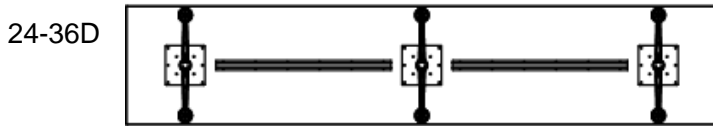

120W use RWPS-HS36