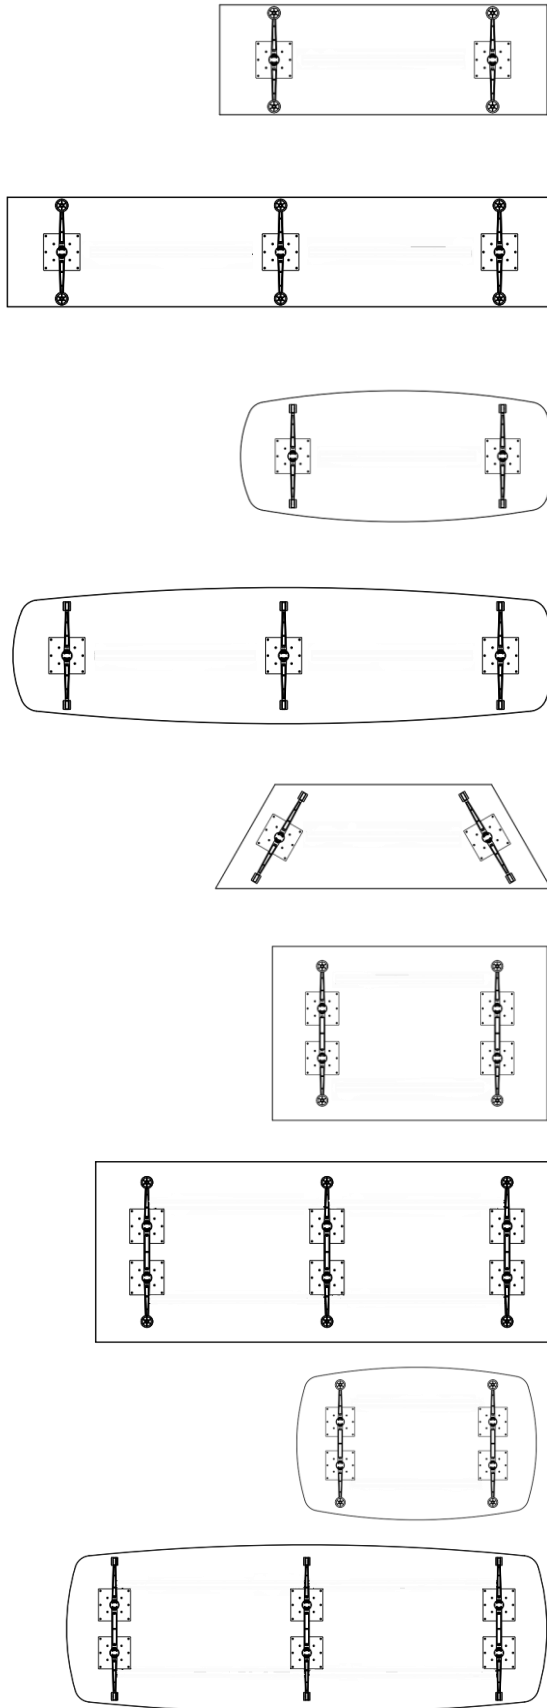

Day to Day Tables – Aluminum Base

Parts List

Item	Replacement Part number	Circle Sheet Part Number	Description	Image
1	WFS-(xx)(y)(z)W xx = 16,29 or 42 y = GP or CP z = 2, 3 or 4	WFS-(xx)(y)(z)W xx = 16,29 or 42 y = GP or CP z = 2, 3 or 4	Aluminum Post Leg 16H, 29H or 42H Glide or Caster 2, 3 or 4 way	
2	WFS-UTLxxBP (Bright Polished) or WFS-UTLxx (Painted) xx= 24 or 30	WFS-UTLxxBP (Bright Polished) or RWFS-UTLxx-B (Painted) xx= 24 or 30	Aluminum Table Foot 24D or 30D	
3	WFS-UTG	RWFS-UTG-I	Universal Table Glide	
4	T-C1CASTER	RWFS-UTC-I	Universal Table Caster 50mm	
5	WFS-UTPI	RWFS—UTPI-I	Universal Table Post Insert	
6	RH-92240A627-I	RH-92240A627-I	Hex Bolt 3/8-16 x 1 3/8" long	
7	RH-91831A127-I	RH-91831A127-I	Locknut 3/8-16	
8	RWFS-UTP	RWFS-UTP	Universal Table Top Plate	
9	RH-SHF51618-1	RH-SHF51618-1	Flat Head Hex Drive Screw 5/16-18 x 1" long	

Day to Day Tables – Aluminum Base

Parts List Cont.

Item	Replacement Part number	Circle Sheet Part Number	Description	Image
10	RH-QS0978	RH-QS0978	Flat Head Wood Screw #9 x 7/8" long	
11	WFS-UTLSB (Painted) or WFS-UTLSBBP (Bright Polished)	WFS-UTLSB (Painted) or WFS-UTLSBBP (Bright Polished)	Universal Table Leg Support Beam	
12	T-UCKxx xx= 36-72 (increments of 6")	RWPS-HSxx xx= 36-72 (increments of 6")	Worksurface Stiffener (U-Channel)	
13	RP-XH04B (Black) RP-XH04MS (Metallic Silver)	RP-XH04B (Black) RP-XH04MS (Metallic Silver)	Power cover	
14	E-TVSP3802-F	E-TVSP3802-F	Power Unit	
15	RE-TAISB	RE-TAISB	Power Box	
16	RH-5269T622	RH-5269T622	Grommet	
17	E-HRJ45-SM E-HXJ6BK-SM HDMI-KEY-B	E-HRJ45-SM E-HXJ6BK-SM HDMI-KEY-B	CAT 5e Data Jack CAT 6 Data Jack HDMI Data Jack	
18	RH-90033A153	RH-90033A153	#6 X 5/8" Flat Head Sheet Metal Screw	

Top Plate (8)

Day to Day Tables – Aluminum Base

T-Base Assembly

Worksurface

Flat head wood screw #9
x 7/8 long with #2
Phillips drive, silver x 12

Day to Day Tables – Aluminum Base

T-Base Assembly

Single Post Rectangular 36-96W