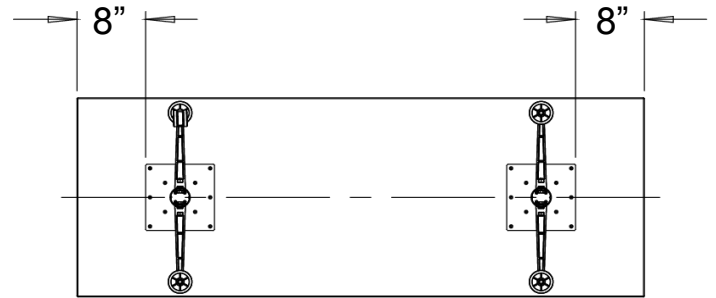

Day to Day Tables – Aluminum Base

T-Base Assembly