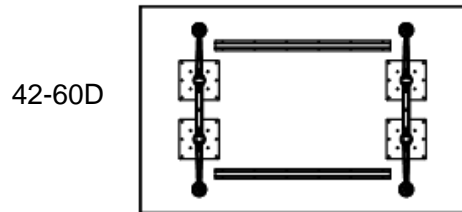

66W use RWPS-HS36

72W use RWPS-HS42