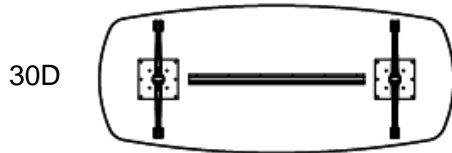

⑩
Flat head wood screw #9
x 7/8 long with #2
Phillips drive, silver x 12

Day to Day Tables – Aluminum Base

U-Channel Assembly

72W use RWPS-HS36

78W use RWPS-HS36

84W use RWPS-HS42

72W use RWPS-HS36

72W use RWPS-HS36