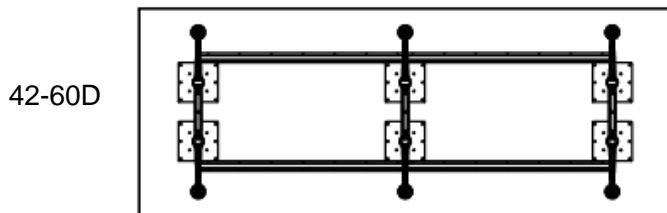

108W use RWPS-HS42

120W use RWPS-HS48