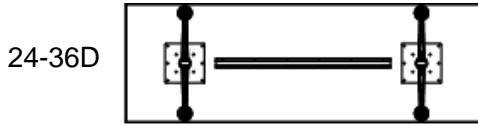

⑩
Flat head wood screw #9
x 7/8 long with #2
Phillips drive, silver x 12

Day to Day Tables – Aluminum Base

U-Channel Assembly

72W use RWPS-HS36

78W use RWPS-HS36

84W use RWPS-HS42

72W use RWPS-HS36

72W use RWPS-HS36