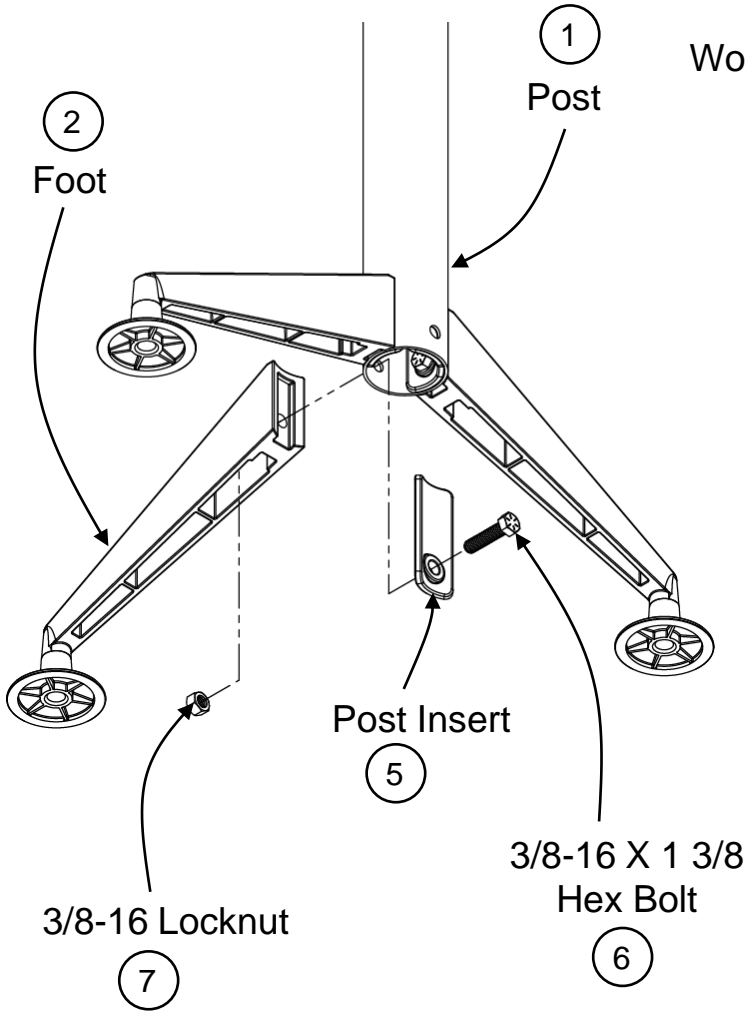

Day to Day Tables – Aluminum Base

Parts List

Item	Replacement Part number	Circle Sheet Part Number	Description	Image
1	WFS-(xx)(y)(z)W xx = 16,29 or 42 y = GP or CP z = 2, 3 or 4	WFS-(xx)(y)(z)W xx = 16,29 or 42 y = GP or CP z = 2, 3 or 4	Aluminum Post Leg 16H, 29H or 42H Glide or Caster 2, 3 or 4 way	
2	WFS-UTLxxBP (Bright Polished) or WFS-UTLxx (Painted) xx= 24 or 30	WFS-UTLxxBP (Bright Polished) or RWFS-UTLxx-B (Painted) xx= 24 or 30	Aluminum Table Foot 24D or 30D	
3	WFS-UTG	RWFS-UTG-I	Universal Table Glide	
4	T-C1CASTER	RWFS-UTC-I	Universal Table Caster 50mm	
5	WFS-UTPI	RWFS—UTPI-I	Universal Table Post Insert	
6	RH-92240A627-I	RH-92240A627-I	Hex Bolt 3/8-16 x 1 3/8" long	
7	RH-91831A127-I	RH-91831A127-I	Locknut 3/8-16	
8	RWFS-UTP	RWFS-UTP	Universal Table Top Plate	
9	RH-SHF51618-1	RH-SHF51618-1	Flat Head Hex Drive Screw 5/16-18 x 1" long	

Day to Day Tables – Aluminum Base

Parts List Cont.

Item	Replacement Part number	Circle Sheet Part Number	Description	Image
10	RH-QS0978	RH-QS0978	Flat Head Wood Screw #9 x 7/8" long	
11	WFS-UTLSB (Painted) or WFS-UTLSBBP (Bright Polished)	WFS-UTLSB (Painted) or WFS-UTLSBBP (Bright Polished)	Universal Table Leg Support Beam	
12	T-UCKxx xx= 36-72 (increments of 6")	RWPS-HSxx xx= 36-72 (increments of 6")	Worksurface Stiffener (U-Channel)	
13	RP-XH04B (Black) RP-XH04MS (Metallic Silver)	RP-XH04B (Black) RP-XH04MS (Metallic Silver)	Power cover	
14	E-TVSP3802-F	E-TVSP3802-F	Power Unit	
15	RE-TAISB	RE-TAISB	Power Box	
16	RH-5269T622	RH-5269T622	Grommet	
17	E-HRJ45-SM E-HXJ6BK-SM HDMI-KEY-B	E-HRJ45-SM E-HXJ6BK-SM HDMI-KEY-B	CAT 5e Data Jack CAT 6 Data Jack HDMI Data Jack	
18	RH-90033A153	RH-90033A153	#6 X 5/8" Flat Head Sheet Metal Screw	

Day to Day Tables – Aluminum Base

X-Base Assembly

- 9 Hex Drive Flat Head Screw
5/16-18 X 1" Long
3/16" Hex Drive, 4 Places

Worksurface

- 10 Worksurface Screw
Flat head wood screw
#9 x 7/8 long
#2 Phillips drive silver
12 places