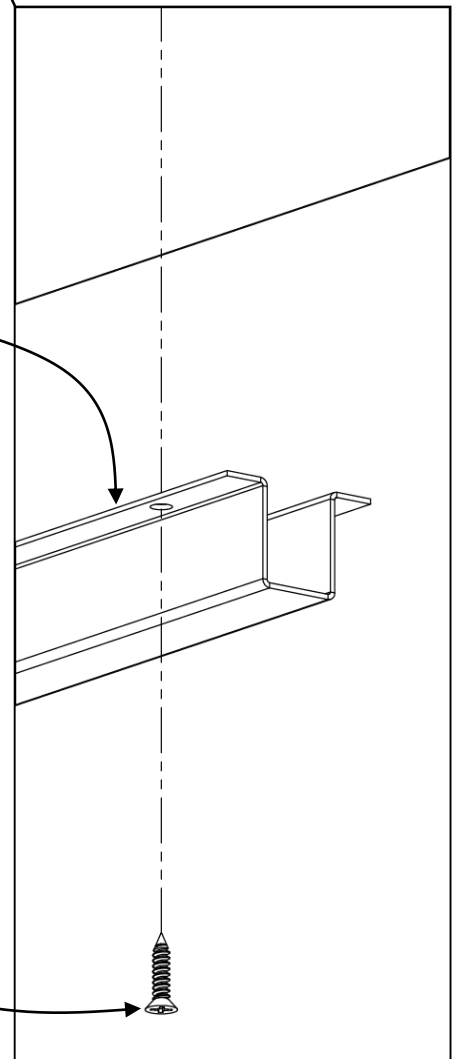

⑫
U-Channel
(See following page for location)

⑩
Flat head wood screw #9
x 7/8 long with #2
Phillips drive, silver x 12