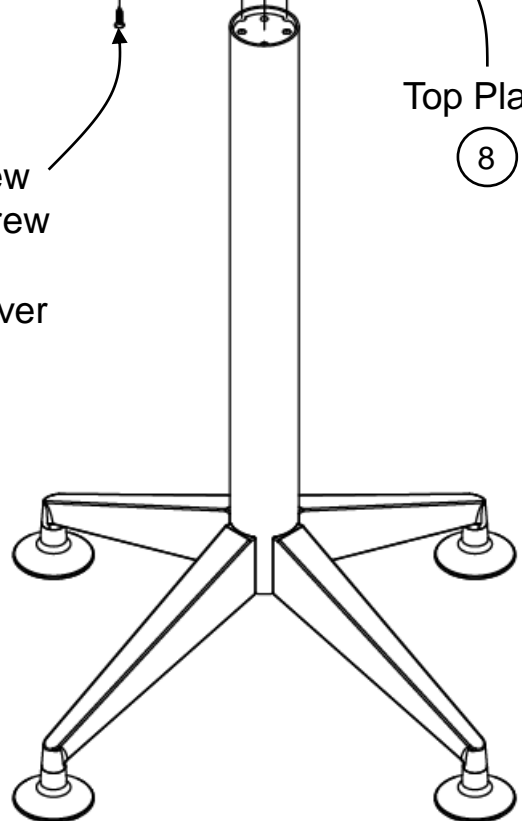

- 10 Worksurface Screw
  Flat head wood screw
  #9 x 7/8 long
  #2 Phillips drive silver
  12 places

Top Plate (8)