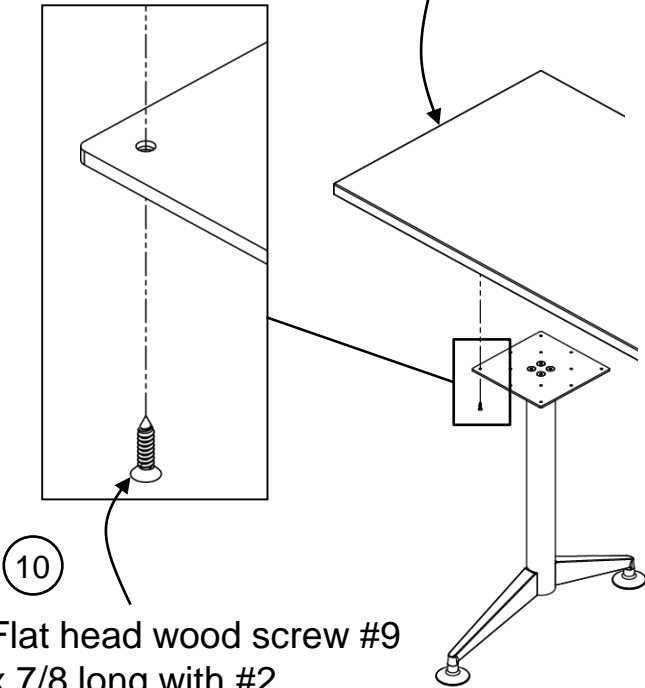

Top Plate (8)

Day to Day Tables – Aluminum Base

T-Base Assembly

Worksurface

Flat head wood screw #9
x 7/8 long with #2
Phillips drive, silver x 12

Day to Day Tables – Aluminum Base

T-Base Assembly

Single Post Rectangular 36-96W