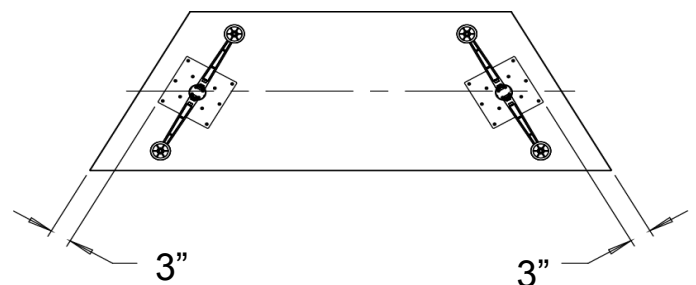

Day to Day Tables – Aluminum Base

Parts List Cont.

Item	Replacement Part number	Circle Sheet Part Number	Description	Image
10	RH-QS0978	RH-QS0978	Flat Head Wood Screw #9 x 7/8" long	
11	WFS-UTLSB (Painted) or WFS-UTLSBBP (Bright Polished)	WFS-UTLSB (Painted) or WFS-UTLSBBP (Bright Polished)	Universal Table Leg Support Beam	
12	T-UCKxx xx= 36-72 (increments of 6")	RWPS-HSxx xx= 36-72 (increments of 6")	Worksurface Stiffener (U-Channel)	
13	RP-XH04B (Black) RP-XH04MS (Metallic Silver)	RP-XH04B (Black) RP-XH04MS (Metallic Silver)	Power cover	
14	E-TVSP3802-F	E-TVSP3802-F	Power Unit	
15	RE-TAISB	RE-TAISB	Power Box	
16	RH-5269T622	RH-5269T622	Grommet	
17	E-HRJ45-SM E-HXJ6BK-SM HDMI-KEY-B	E-HRJ45-SM E-HXJ6BK-SM HDMI-KEY-B	CAT 5e Data Jack CAT 6 Data Jack HDMI Data Jack	
18	RH-90033A153	RH-90033A153	#6 X 5/8" Flat Head Sheet Metal Screw	

Day to Day Tables – Aluminum Base

X-Base Assembly

- 9 Hex Drive Flat Head Screw
5/16-18 X 1" Long
3/16" Hex Drive, 4 Places

Worksurface

- 10 Worksurface Screw
Flat head wood screw
#9 x 7/8 long
#2 Phillips drive silver
12 places

Top Plate (8)

Day to Day Tables – Aluminum Base

T-Base Assembly

Worksurface

Flat head wood screw #9
x 7/8 long with #2
Phillips drive, silver x 12

Day to Day Tables – Aluminum Base

T-Base Assembly

Single Post Rectangular 36-96W