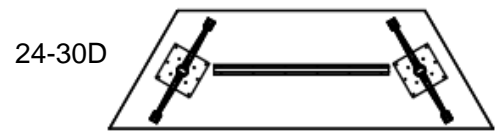

⑩
Flat head wood screw #9
x 7/8 long with #2
Phillips drive, silver x 12

Day to Day Tables – Aluminum Base

U-Channel Assembly

72W use RWPS-HS36

78W use RWPS-HS36

84W use RWPS-HS42

72W use RWPS-HS36

72W use RWPS-HS36