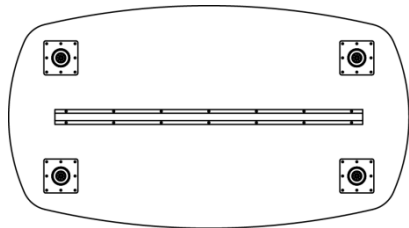

Day to Day Tables – Post Leg Base

Day to Day Tables – Post Leg Base

Revision Log

Date	Page No.	Description of change	Name
8/7/2018	1-6	Released	S. Powers
11/15/18	7	Added tapered leg instruction	S. Powers
12/12/18	8	Added AIS Power Unit instruction	S. Powers

Day to Day Tables – Post Leg Base

U-Channel Assembly

U-Channel
(See following pages for location)

Flat head wood screw #9
x 7/8 long with #2
Phillips drive, silver x 12

U-Channel	Length
TL-UCK36	36"
TL-UCK42	42"
TL-UCK48	48"
TL-UCK54	54"
TL-UCK60	60"
TL-UCK66	66"

Day to Day Tables – Post Leg Base

U-Channel Assembly

RECTANGLE TABLES										
	48W		54W		60W		66W		72W	
	Qty	Length	Qty	Length	Qty	Length	Qty	Length	Qty	Length
18D	1	36	1	42	1	48	1	54	1	60
24D	1		1		1		1			
30D	1		1		2		48	2	54	
36D	1		1		2	2				
42D	-	-	2	2	2					
48D	2	36	2	36	2	42	2	2		2

PEBBLE TABLES										
	48W		54W		60W		66W		72W	
	Qty	Length	Qty	Length	Qty	Length	Qty	Length	Qty	Length
30D	-	-	1	42	1	48	2	42	2	48
36D	-	-	1	42	2	36	2	42	2	48
42D	-	-	1	42	2	36	2	42	2	48
48D	-	-	1	42	2	36	2	42	2	48
54D	-	-	2	42	-	-	-	-	-	-
60D	-	-	-	-	2	48	-	-	-	-