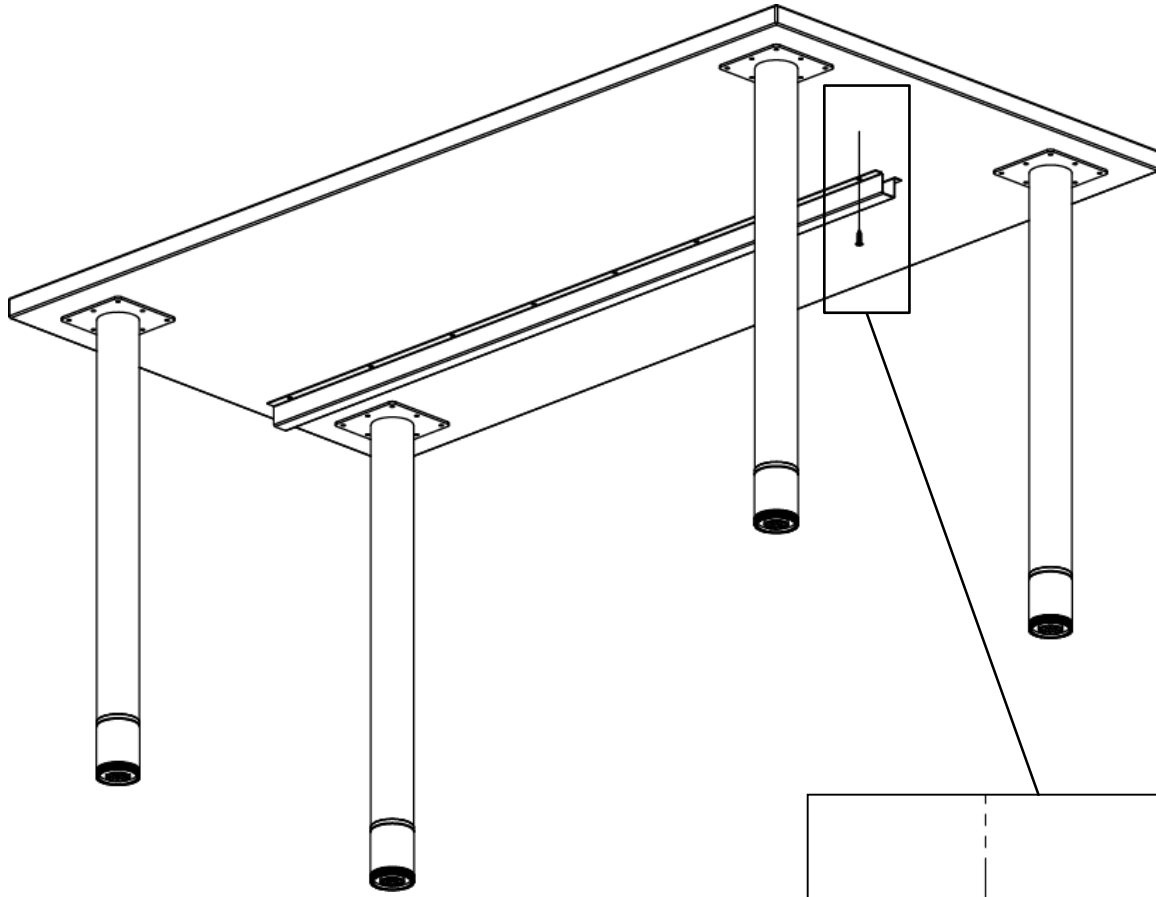

Day to Day Tables – Post Leg Base

Day to Day Tables – Post Leg Base

Revision Log

Date	Page No.	Description of change	Name
8/7/2018	1-6	Released	S. Powers
11/15/18	7	Added tapered leg instruction	S. Powers
12/12/18	8	Added AIS Power Unit instruction	S. Powers

Day to Day Tables – Post Leg Base

U-Channel Assembly

U-Channel
(See following pages for location)

Flat head wood screw #9
x 7/8 long with #2
Phillips drive, silver x 12

U-Channel	Length
TL-UCK36	36"
TL-UCK42	42"
TL-UCK48	48"
TL-UCK54	54"
TL-UCK60	60"
TL-UCK66	66"

Day to Day Tables – Post Leg Base

U-Channel Assembly

RECTANGLE TABLES										
	48W		54W		60W		66W		72W	
	Qty	Length	Qty	Length	Qty	Length	Qty	Length	Qty	Length
18D	1	36	1	42	1	48	1	54	1	60
24D	1		1		1		1			
30D	1		1		2		48	2	54	
36D	1		1		2	2				
42D	-	-	2	2	2					
48D	2	36	2	36	2	42	2	2		2