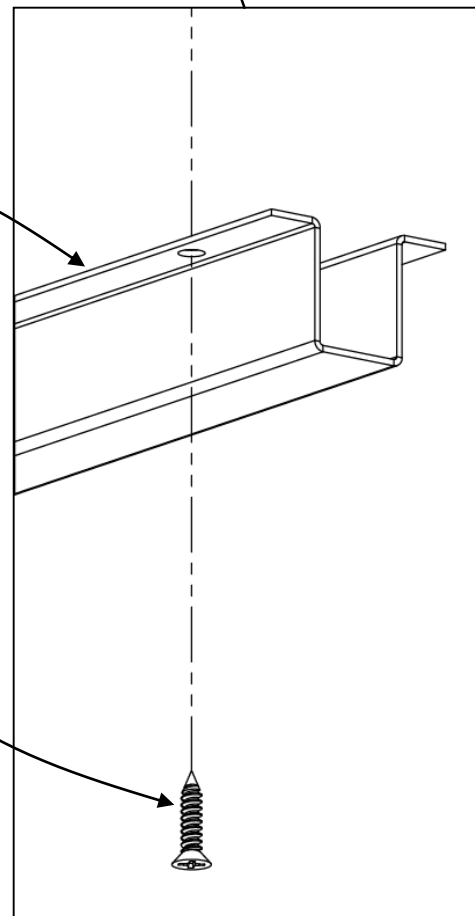

Day to Day Tables – Post Leg Base

Day to Day Tables – Post Leg Base

Revision Log

Date	Page No.	Description of change	Name
8/7/2018	1-6	Released	S. Powers
11/15/18	7	Added tapered leg instruction	S. Powers
12/12/18	8	Added AIS Power Unit instruction	S. Powers

Day to Day Tables – Post Leg Base

U-Channel Assembly

U-Channel
(See following pages for location)

Flat head wood screw #9
x 7/8 long with #2
Phillips drive, silver x 12

U-Channel	Length
TL-UCK36	36"
TL-UCK42	42"
TL-UCK48	48"
TL-UCK54	54"
TL-UCK60	60"
TL-UCK66	66"

Day to Day Tables – Post Leg Base

U-Channel Assembly

RECTANGLE TABLES										
	48W		54W		60W		66W		72W	
	Qty	Length	Qty	Length	Qty	Length	Qty	Length	Qty	Length
18D	1	36	1	42	1	48	1	54	1	60
24D	1		1		1		1			
30D	1		1		2		48	2	54	
36D	1		1		2	2				
42D	-	-	2	2	2					
48D	2	36	2	36	2	42	2	2		2