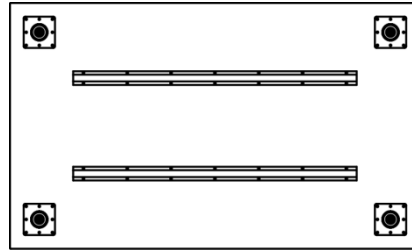

Day to Day Tables – Post Leg Base

Day to Day Tables – Post Leg Base

Revision Log

Date	Page No.	Description of change	Name
8/7/2018	1-6	Released	S. Powers
11/15/18	7	Added tapered leg instruction	S. Powers
12/12/18	8	Added AIS Power Unit instruction	S. Powers

Day to Day Tables – Post Leg Base

U-Channel Assembly

U-Channel
(See following pages for location)

Flat head wood screw #9
x 7/8 long with #2
Phillips drive, silver x 12

U-Channel	Length
TL-UCK36	36"
TL-UCK42	42"
TL-UCK48	48"
TL-UCK54	54"
TL-UCK60	60"
TL-UCK66	66"

Day to Day Tables – Post Leg Base

U-Channel Assembly

RECTANGLE TABLES										
	48W		54W		60W		66W		72W	
	Qty	Length	Qty	Length	Qty	Length	Qty	Length	Qty	Length
18D	1	36	1	42	1	48	1	54	1	60
24D	1		1		1		1			
30D	1		1		2		48	2	54	
36D	1		1		2	2				
42D	-	-	2	2	2					
48D	2	36	2	36	2	42	2	2		2