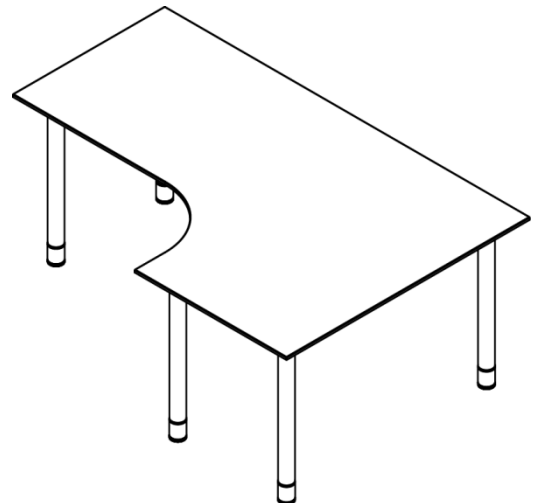

Day to Day Tables – Post Leg Base

Day to Day Tables – Post Leg Base

Revision Log

Date	Page No.	Description of change	Name
8/7/2018	1-6	Released	S. Powers
11/15/18	7	Added tapered leg instruction	S. Powers
12/12/18	8	Added AIS Power Unit instruction	S. Powers

Day to Day Tables – Post Leg Base

U-Channel Assembly

U-Channel
(See following pages for location)

Flat head wood screw #9
x 7/8 long with #2
Phillips drive, silver x 12

U-Channel	Length
TL-UCK36	36"
TL-UCK42	42"
TL-UCK48	48"
TL-UCK54	54"
TL-UCK60	60"
TL-UCK66	66"

Day to Day Tables – Post Leg Base

U-Channel Assembly

RECTANGLE TABLES										
	48W		54W		60W		66W		72W	
	Qty	Length	Qty	Length	Qty	Length	Qty	Length	Qty	Length
18D	1	36	1	42	1	48	1	54	1	60
24D	1		1		1		1			
30D	1		1		2		48	2	54	
36D	1		1		2	2				
42D	-	-	2	2	2					
48D	2	36	2	36	2	42	2	2		2

PEBBLE TABLES										
	48W		54W		60W		66W		72W	
	Qty	Length	Qty	Length	Qty	Length	Qty	Length	Qty	Length
30D	-	-	1	42	1	48	2	42	2	48
36D	-	-	1	42	2	36	2	42	2	48
42D	-	-	1	42	2	36	2	42	2	48
48D	-	-	1	42	2	36	2	42	2	48
54D	-	-	2	42	-	-	-	-	-	-
60D	-	-	-	-	2	48	-	-	-	-