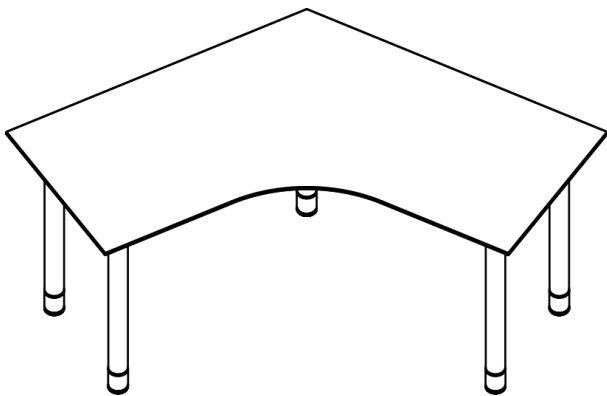

Day to Day Tables – Post Leg Base

Day to Day Tables – Post Leg Base

Revision Log

Date	Page No.	Description of change	Name
8/7/2018	1-6	Released	S. Powers
11/15/18	7	Added tapered leg instruction	S. Powers
12/12/18	8	Added AIS Power Unit instruction	S. Powers

Day to Day Tables – Post Leg Base

U-Channel Assembly

U-Channel
(See following pages for location)

Flat head wood screw #9
x 7/8 long with #2
Phillips drive, silver x 12

U-Channel	Length
TL-UCK36	36"
TL-UCK42	42"
TL-UCK48	48"
TL-UCK54	54"
TL-UCK60	60"
TL-UCK66	66"

Day to Day Tables – Post Leg Base

U-Channel Assembly

RECTANGLE TABLES										
	48W		54W		60W		66W		72W	
	Qty	Length	Qty	Length	Qty	Length	Qty	Length	Qty	Length
18D	1	36	1	42	1	48	1	54	1	60
24D	1		1		1		1			
30D	1		1		2		48	2	54	
36D	1		1		2	2				
42D	-	-	2	2	2					
48D	2	36	2	36	2	42	2	2		2

PEBBLE TABLES										
	48W		54W		60W		66W		72W	
	Qty	Length	Qty	Length	Qty	Length	Qty	Length	Qty	Length
30D	-	-	1	42	1	48	2	42	2	48
36D	-	-	1	42	2	36	2	42	2	48
42D	-	-	1	42	2	36	2	42	2	48
48D	-	-	1	42	2	36	2	42	2	48
54D	-	-	2	42	-	-	-	-	-	-
60D	-	-	-	-	2	48	-	-	-	-