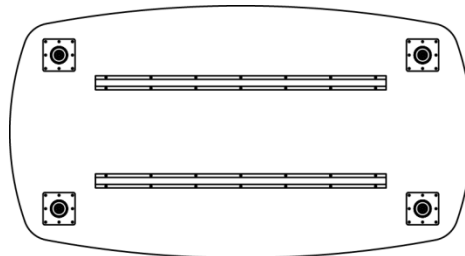

Day to Day Tables – Post Leg Base

Day to Day Tables – Post Leg Base

Revision Log

Date	Page No.	Description of change	Name
8/7/2018	1-6	Released	S. Powers
11/15/18	7	Added tapered leg instruction	S. Powers
12/12/18	8	Added AIS Power Unit instruction	S. Powers

Day to Day Tables – Post Leg Base

U-Channel Assembly

U-Channel
(See following pages for location)

Flat head wood screw #9
x 7/8 long with #2
Phillips drive, silver x 12

U-Channel	Length
TL-UCK36	36"
TL-UCK42	42"
TL-UCK48	48"
TL-UCK54	54"
TL-UCK60	60"
TL-UCK66	66"

Day to Day Tables – Post Leg Base

U-Channel Assembly

RECTANGLE TABLES										
	48W		54W		60W		66W		72W	
	Qty	Length	Qty	Length	Qty	Length	Qty	Length	Qty	Length
18D	1	36	1	42	1	48	1	54	1	60
24D	1		1		1		1			
30D	1		1		2		48	2	54	
36D	1		1		2	2				
42D	-	-	2	2	2					
48D	2	36	2	36	2	42	2	2		2

PEBBLE TABLES										
	48W		54W		60W		66W		72W	
	Qty	Length	Qty	Length	Qty	Length	Qty	Length	Qty	Length
30D	-	-	1	42	1	48	2	42	2	48
36D	-	-	1	42	2	36	2	42	2	48
42D	-	-	1	42	2	36	2	42	2	48
48D	-	-	1	42	2	36	2	42	2	48
54D	-	-	2	42	-	-	-	-	-	-
60D	-	-	-	-	2	48	-	-	-	-