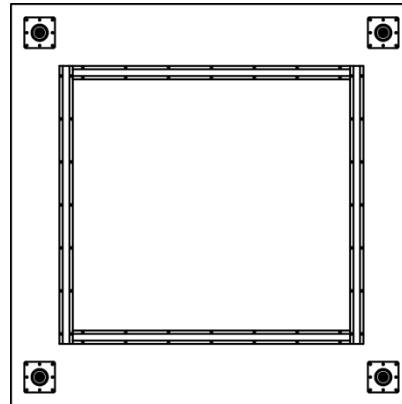

Day to Day Tables – Post Leg Base

U-Channel Assembly

SQUARE TABLES						
	48W		54W		60W	
	Qty	Length	Qty	Length	Qty	Length
48D	2	36	-	-	-	-
54D	-	-	2	42	-	-
60D	-	-	-	-	4	42