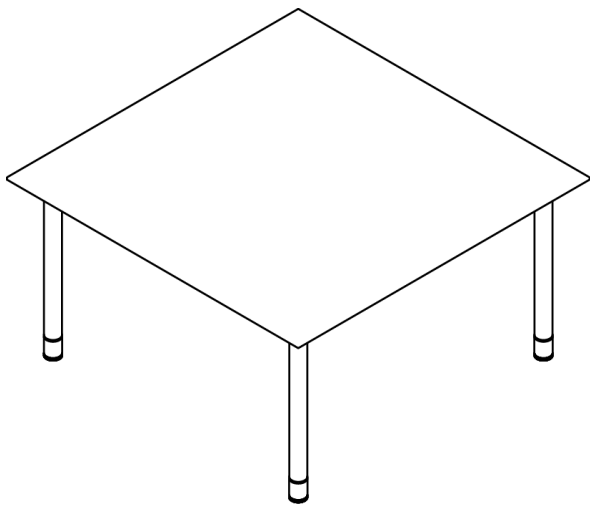

Day to Day Tables – Post Leg Base

Day to Day Tables – Post Leg Base

Revision Log

Date	Page No.	Description of change	Name
8/7/2018	1-6	Released	S. Powers
11/15/18	7	Added tapered leg instruction	S. Powers
12/12/18	8	Added AIS Power Unit instruction	S. Powers

Day to Day Tables – Post Leg Base

U-Channel Assembly

U-Channel
(See following pages for location)

Flat head wood screw #9
x 7/8 long with #2
Phillips drive, silver x 12

U-Channel	Length
TL-UCK36	36"
TL-UCK42	42"
TL-UCK48	48"
TL-UCK54	54"
TL-UCK60	60"
TL-UCK66	66"

Day to Day Tables – Post Leg Base

U-Channel Assembly

RECTANGLE TABLES										
	48W		54W		60W		66W		72W	
	Qty	Length	Qty	Length	Qty	Length	Qty	Length	Qty	Length
18D	1	36	1	42	1	48	1	54	1	60
24D	1		1		1		1			
30D	1		1		2		48	2	54	
36D	1		1		2	2				
42D	-	-	2	2	2					
48D	2	36	2	36	2	42	2	2		2

PEBBLE TABLES										
	48W		54W		60W		66W		72W	
	Qty	Length	Qty	Length	Qty	Length	Qty	Length	Qty	Length
30D	-	-	1	42	1	48	2	42	2	48
36D	-	-	1	42	2	36	2	42	2	48
42D	-	-	1	42	2	36	2	42	2	48
48D	-	-	1	42	2	36	2	42	2	48
54D	-	-	2	42	-	-	-	-	-	-
60D	-	-	-	-	2	48	-	-	-	-