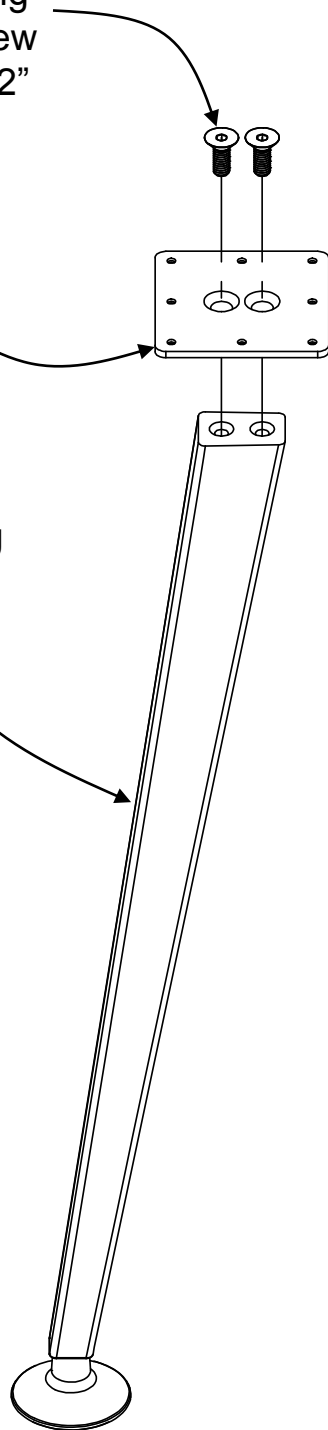

Day to Day Tables – Post Leg Base

Tapered Leg

3/8-16 x 1" long
Flat Head Screw
Hex Drive 7/32"

Top Plate

Tapered Leg