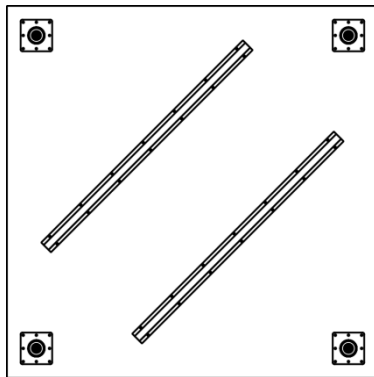

Day to Day Tables – Post Leg Base

U-Channel Assembly

SQUARE TABLES						
	48W		54W		60W	
	Qty	Length	Qty	Length	Qty	Length
48D	2	36	-	-	-	-
54D	-	-	2	42	-	-
60D	-	-	-	-	4	42