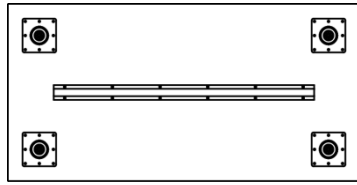

Day to Day Tables – Post Leg Base

U-Channel Assembly

U-Channel
(See following pages for location)

Flat head wood screw #9
x 7/8 long with #2
Phillips drive, silver x 12

U-Channel	Length
TL-UCK36	36"
TL-UCK42	42"
TL-UCK48	48"
TL-UCK54	54"
TL-UCK60	60"
TL-UCK66	66"

Day to Day Tables – Post Leg Base

U-Channel Assembly

RECTANGLE TABLES										
	48W		54W		60W		66W		72W	
	Qty	Length	Qty	Length	Qty	Length	Qty	Length	Qty	Length
18D	1	36	1	42	1	48	1	54	1	60
24D	1		1		1		1			
30D	1		1		2		48	2	54	
36D	1		1		2	2				
42D	-	-	2	2	2					
48D	2	36	2	36	2	42	2	2		2