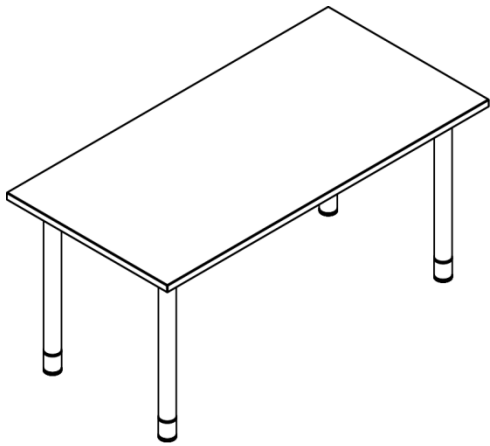

Day to Day Tables – Post Leg Base

Day to Day Tables – Post Leg Base

Revision Log

Date	Page No.	Description of change	Name
8/7/2018	1-6	Released	S. Powers
11/15/18	7	Added tapered leg instruction	S. Powers
12/12/18	8	Added AIS Power Unit instruction	S. Powers

Day to Day Tables – Post Leg Base

U-Channel Assembly

U-Channel
(See following pages for location)

Flat head wood screw #9
x 7/8 long with #2
Phillips drive, silver x 12

U-Channel	Length
TL-UCK36	36"
TL-UCK42	42"
TL-UCK48	48"
TL-UCK54	54"
TL-UCK60	60"
TL-UCK66	66"

Day to Day Tables – Post Leg Base

U-Channel Assembly

RECTANGLE TABLES										
	48W		54W		60W		66W		72W	
	Qty	Length	Qty	Length	Qty	Length	Qty	Length	Qty	Length
18D	1	36	1	42	1	48	1	54	1	60
24D	1		1		1		1			
30D	1		1		2		48	2	54	
36D	1		1		2	2				
42D	-	-	2	2	2					
48D	2	36	2	36	2	42	2	2		2

PEBBLE TABLES										
	48W		54W		60W		66W		72W	
	Qty	Length	Qty	Length	Qty	Length	Qty	Length	Qty	Length
30D	-	-	1	42	1	48	2	42	2	48
36D	-	-	1	42	2	36	2	42	2	48
42D	-	-	1	42	2	36	2	42	2	48
48D	-	-	1	42	2	36	2	42	2	48
54D	-	-	2	42	-	-	-	-	-	-
60D	-	-	-	-	2	48	-	-	-	-