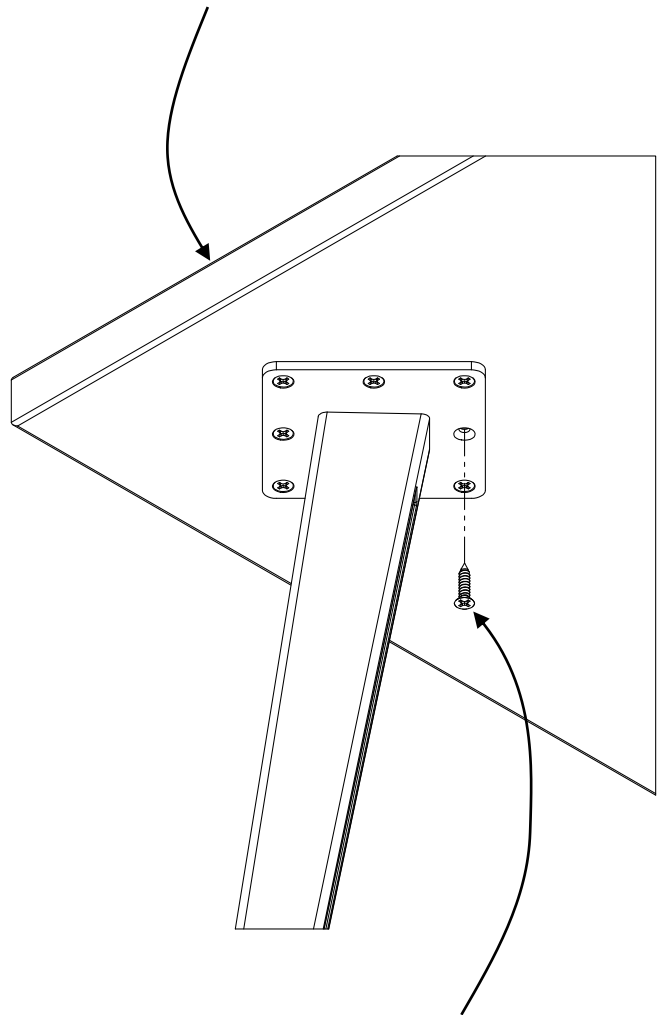

Day to Day Tables – Post Leg Base

Tapered Leg

3/8-16 x 1" long
Flat Head Screw
Hex Drive 7/32"

Top Plate

Tapered Leg

Worksurface

Flat head wood screw #9
x 7/8 long with #2
Phillips drive, silver x 8

Day to Day Tables – Post Leg Base