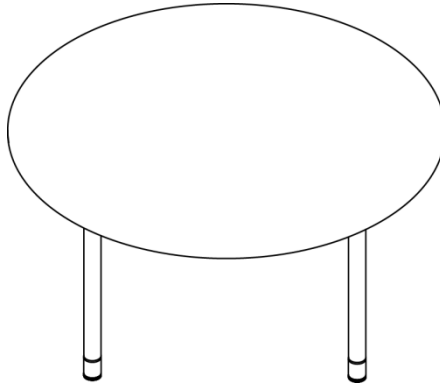

Day to Day Tables – Post Leg Base

Day to Day Tables – Post Leg Base

Revision Log

Date	Page No.	Description of change	Name
8/7/2018	1-6	Released	S. Powers
11/15/18	7	Added tapered leg instruction	S. Powers
12/12/18	8	Added AIS Power Unit instruction	S. Powers

Day to Day Tables – Post Leg Base

U-Channel Assembly

U-Channel
(See following pages for location)

Flat head wood screw #9
x 7/8 long with #2
Phillips drive, silver x 12

U-Channel	Length
TL-UCK36	36"
TL-UCK42	42"
TL-UCK48	48"
TL-UCK54	54"
TL-UCK60	60"
TL-UCK66	66"

Day to Day Tables – Post Leg Base

U-Channel Assembly

RECTANGLE TABLES										
	48W		54W		60W		66W		72W	
	Qty	Length	Qty	Length	Qty	Length	Qty	Length	Qty	Length
18D	1	36	1	42	1	48	1	54	1	60
24D	1		1		1		1			
30D	1		1		2		48	2	54	
36D	1		1		2	2				
42D	-	-	2	2	2					
48D	2	36	2	36	2	42	2	2		2

PEBBLE TABLES										
	48W		54W		60W		66W		72W	
	Qty	Length	Qty	Length	Qty	Length	Qty	Length	Qty	Length
30D	-	-	1	42	1	48	2	42	2	48
36D	-	-	1	42	2	36	2	42	2	48
42D	-	-	1	42	2	36	2	42	2	48
48D	-	-	1	42	2	36	2	42	2	48
54D	-	-	2	42	-	-	-	-	-	-
60D	-	-	-	-	2	48	-	-	-	-