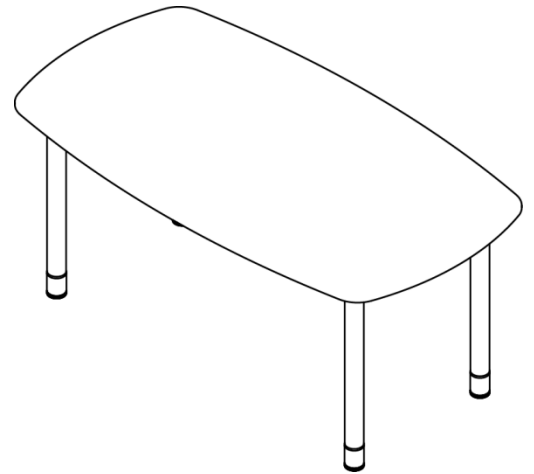

Day to Day Tables – Post Leg Base

Day to Day Tables – Post Leg Base

Revision Log

Date	Page No.	Description of change	Name
8/7/2018	1-6	Released	S. Powers
11/15/18	7	Added tapered leg instruction	S. Powers
12/12/18	8	Added AIS Power Unit instruction	S. Powers

Day to Day Tables – Post Leg Base

U-Channel Assembly

U-Channel
(See following pages for location)

Flat head wood screw #9
x 7/8 long with #2
Phillips drive, silver x 12

U-Channel	Length
TL-UCK36	36"
TL-UCK42	42"
TL-UCK48	48"
TL-UCK54	54"
TL-UCK60	60"
TL-UCK66	66"

Day to Day Tables – Post Leg Base

U-Channel Assembly

RECTANGLE TABLES										
	48W		54W		60W		66W		72W	
	Qty	Length	Qty	Length	Qty	Length	Qty	Length	Qty	Length
18D	1	36	1	42	1	48	1	54	1	60
24D	1		1		1		1			
30D	1		1		2		48	2	54	
36D	1		1		2	2				
42D	-	-	2	2	2					
48D	2	36	2	36	2	42	2	2		2