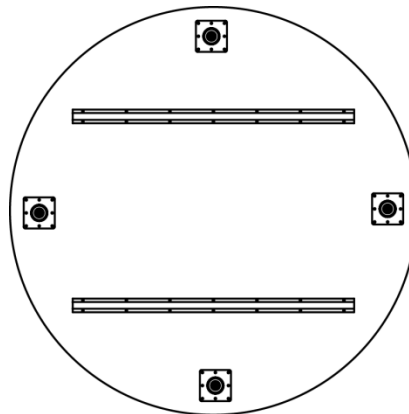

ROUND TABLES				
	54W		60W	
	Qty	Length	Qty	Length
54D	2	36	-	-
60D	-	-	2	42