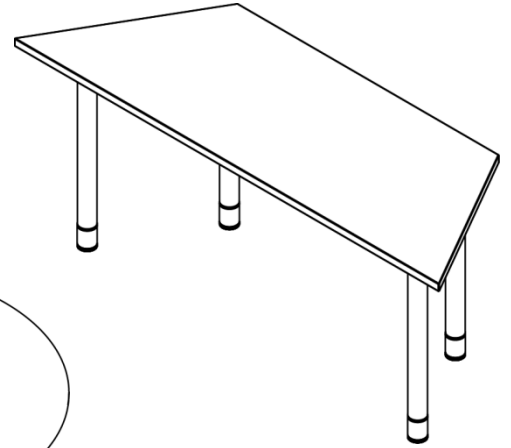

Day to Day Tables – Post Leg Base

Day to Day Tables – Post Leg Base

Revision Log

Date	Page No.	Description of change	Name
8/7/2018	1-6	Released	S. Powers
11/15/18	7	Added tapered leg instruction	S. Powers
12/12/18	8	Added AIS Power Unit instruction	S. Powers

Day to Day Tables – Post Leg Base

U-Channel Assembly

U-Channel
(See following pages for location)

Flat head wood screw #9
x 7/8 long with #2
Phillips drive, silver x 12

U-Channel	Length
TL-UCK36	36"
TL-UCK42	42"
TL-UCK48	48"
TL-UCK54	54"
TL-UCK60	60"
TL-UCK66	66"

Day to Day Tables – Post Leg Base

U-Channel Assembly

RECTANGLE TABLES										
	48W		54W		60W		66W		72W	
	Qty	Length	Qty	Length	Qty	Length	Qty	Length	Qty	Length
18D	1	36	1	42	1	48	1	54	1	60
24D	1		1		1		1			
30D	1		1		2		48	2	54	
36D	1		1		2	2				
42D	-	-	2	2	2					
48D	2	36	2	36	2	42	2	2		2